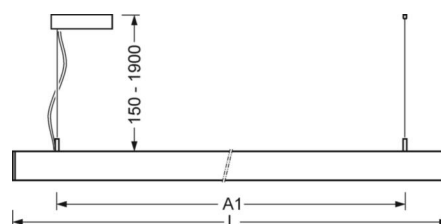

MECHANICS

Housing colour	silver grey/white aluminium RAL 9006
Dimensions (LxWxH/DxH)	1411mm x 51mm x 69mm
Weight (net)	3.8kg
Type of installation	Pendant individual mounting, Pendant light strip mounting

DEEP-LINK

<https://www.regiolux.de/en/article/60615042675>

Reference	LED 4900lm 840
ηLB	100 %
Φ ↓/↑	73 % / 27 %
UGR lat./long.	15.8 / 15.7

Dimensions

L	1411 mm	Length
B	51 mm	Width
H	69 mm	Height
A1	1200 mm	Mounting distance single mounting
P min	150 mm	Minimum suspension length
P max	1900 mm	Maximum suspension length