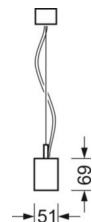

MECHANICS

Housing colour	silver grey/white aluminium RAL 9006
Dimensions (LxWxH/DxH)	1411mm x 51mm x 69mm
Weight (net)	3.8kg
Type of installation	Pendant individual mounting, Pendant light strip mounting

DEEP-LINK

<https://www.regiolux.de/en/article/60615042675>

Reference	LED 4900lm 840
ηLB	100 %
Φ ↓/↑	73 % / 27 %
UGR lat./long.	15.8 / 15.7

Dimensions

L	1411 mm	Length
B	51 mm	Width
H	69 mm	Height
A1	1200 mm	Mounting distance single mounting
P min	150 mm	Minimum suspension length
P max	1900 mm	Maximum suspension length