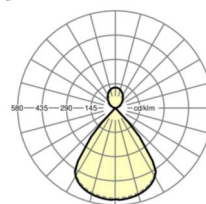

LIGHTING TECHNOLOGY

Placement	LED, Colour rendering/Light colour CRI ≥ 80 / 4000K
Colour tolerance (MacAdam)	3SDCM
Photobiological safety (Luminaire)	RG1
Nominal luminous flux	4923lm
LED service life	50000h L80/B10 (Tq 25°C)
Luminaire luminous efficiency	142lm/W
UGR lat./long.	15.8 / 15.7

MECHANICS

Housing colour	silver grey/white aluminium RAL 9006
Dimensions (LxWxH/DxH)	1411mm x 51mm x 69mm
Weight (net)	3.8kg
Type of installation	Pendant individual mounting, Pendant light strip mounting

DEEP-LINK

<https://www.regiolux.de/en/article/60615042675>

Reference	LED 4900lm 840
ηLB	100 %
Φ ↓/↑	73 % / 27 %
UGR lat./long.	15.8 / 15.7

Dimensions

L	1411 mm	Length
B	51 mm	Width
H	69 mm	Height
A1	1200 mm	Mounting distance single mounting
P min	150 mm	Minimum suspension length
P max	1900 mm	Maximum suspension length